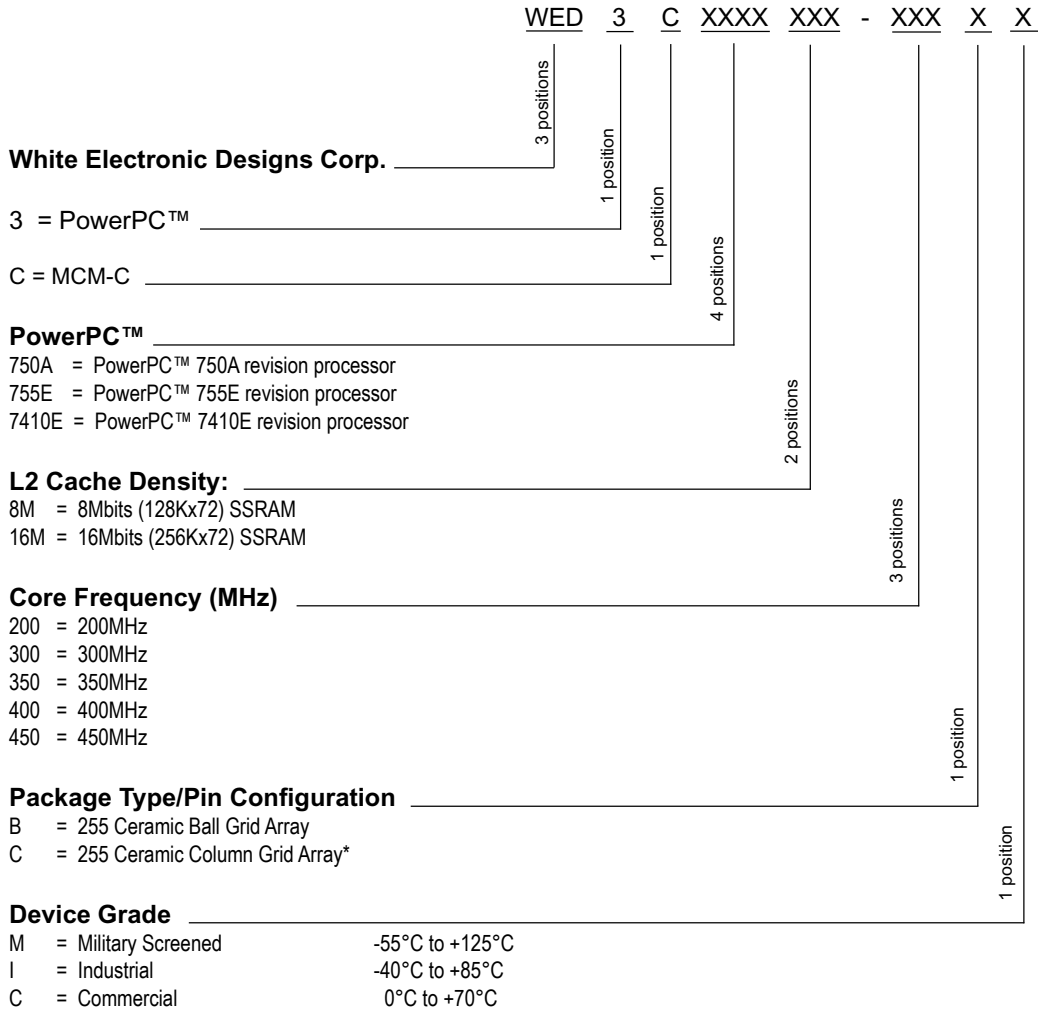

PowerPC™ + Cache Microprocessor

Note:
Not all packages, speeds and other options are available on every product.
Please refer to the individual data sheet for option selection.