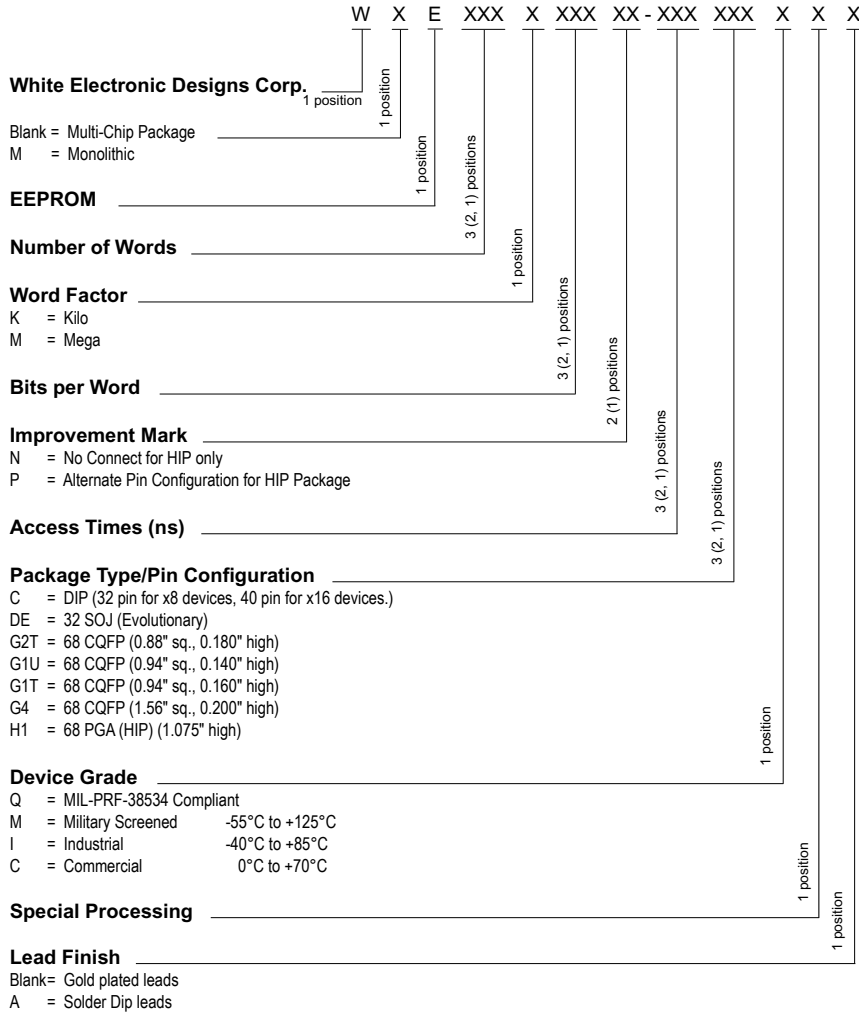

Hi-Rel EEPROM

Note: Not all packages, speeds and other options are available on every product. Please refer to the individual data sheet for option selection.