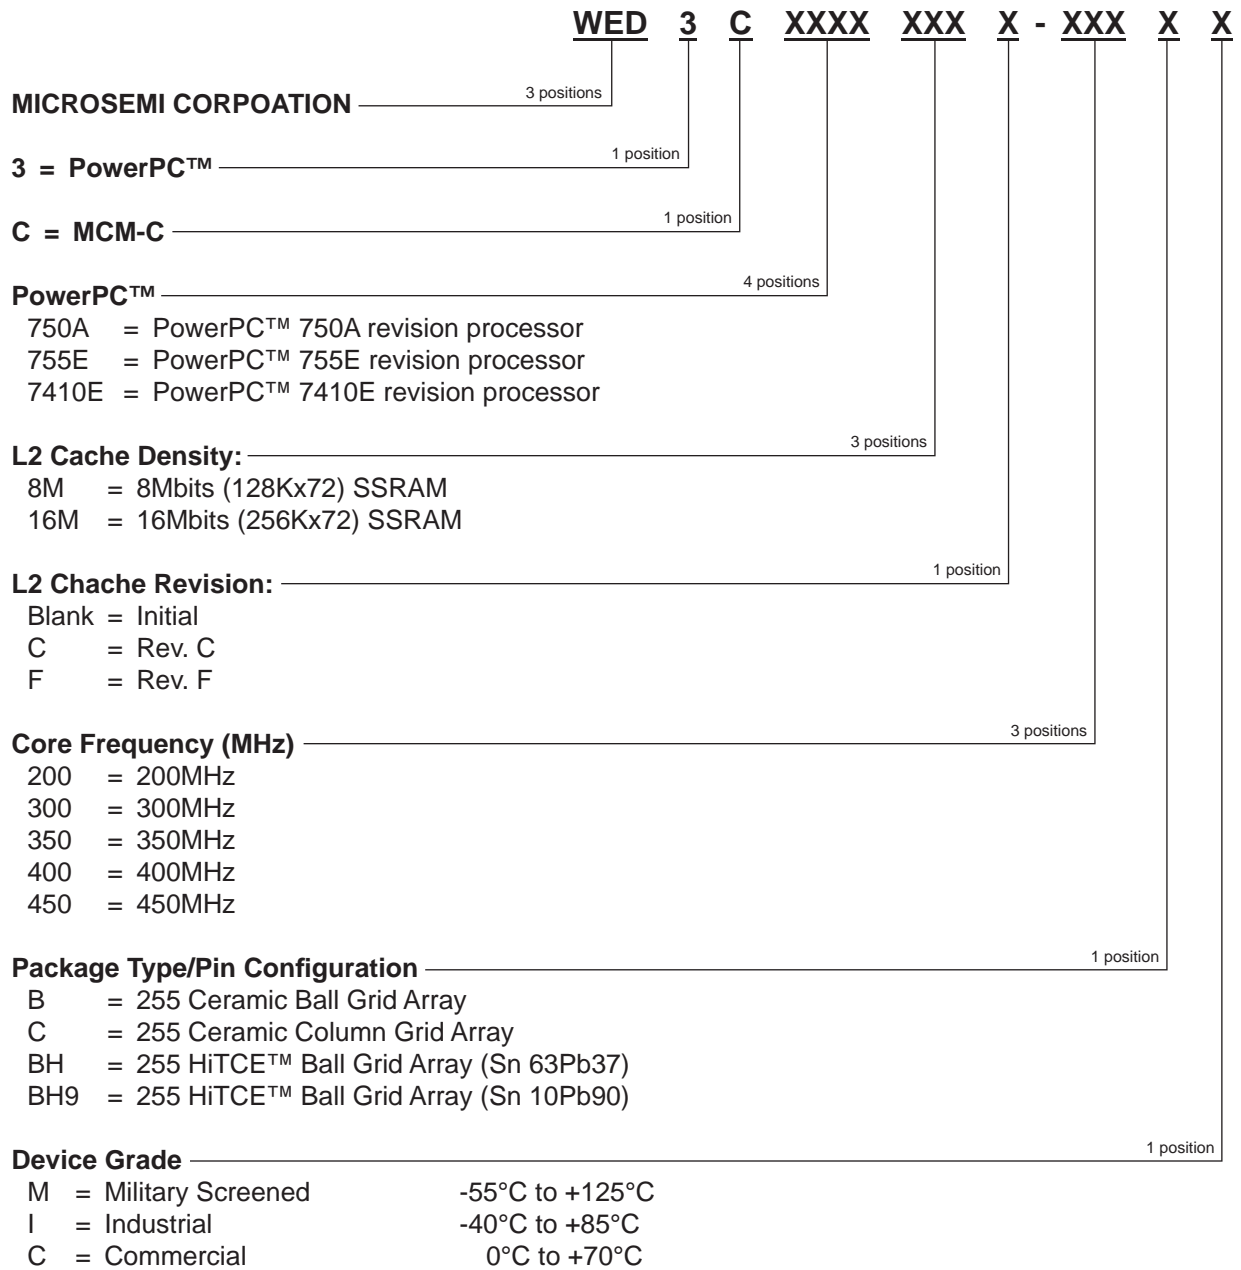

# Hi-Rel PowerPC™ + Cache Microprocessor Part Matrix

**Note:**

Not all packages, speeds and other options are available on every product.  
Please refer to the individual data sheet for option selection.