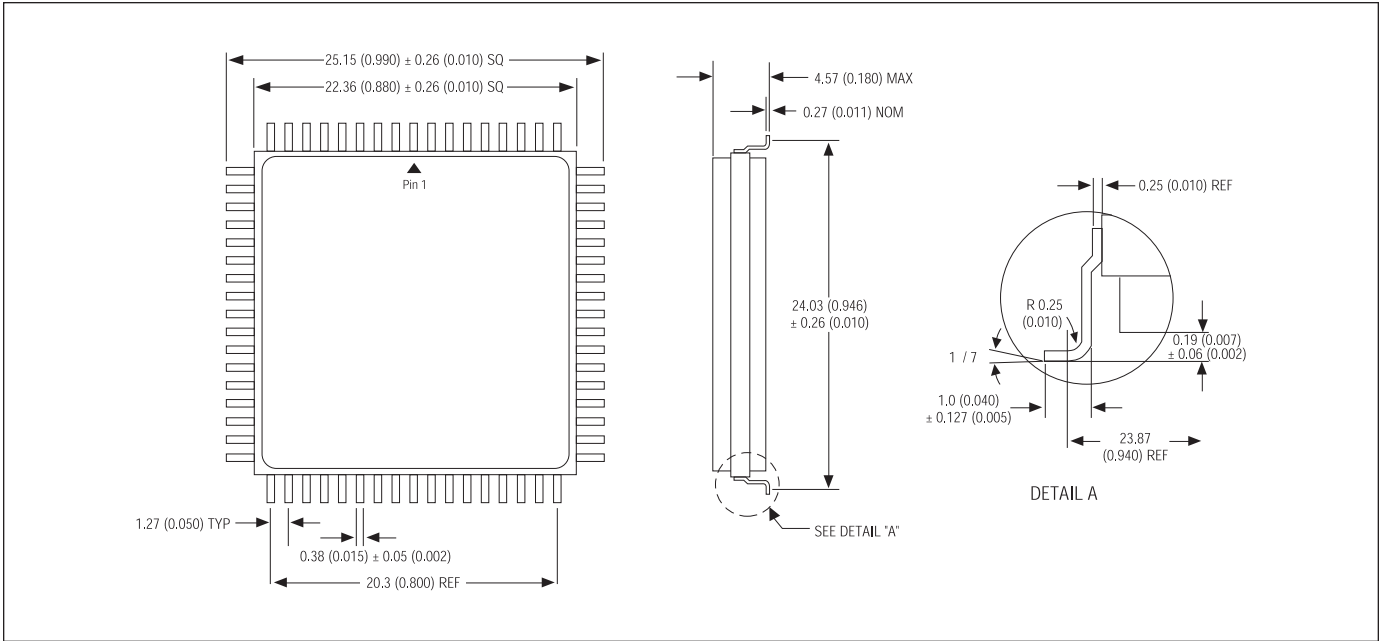

G2T & G2U PACKAGE CONFIGURATIONS

Application Note

G2T 68 Lead, Ceramic Quad Flat Pack, CQFP

G2U 68 Lead, Ceramic Quad Flat Pack, CQFP

ALL LINEAR DIMENSIONS ARE MILLIMETERS AND PARENTHETICALLY IN INCHES