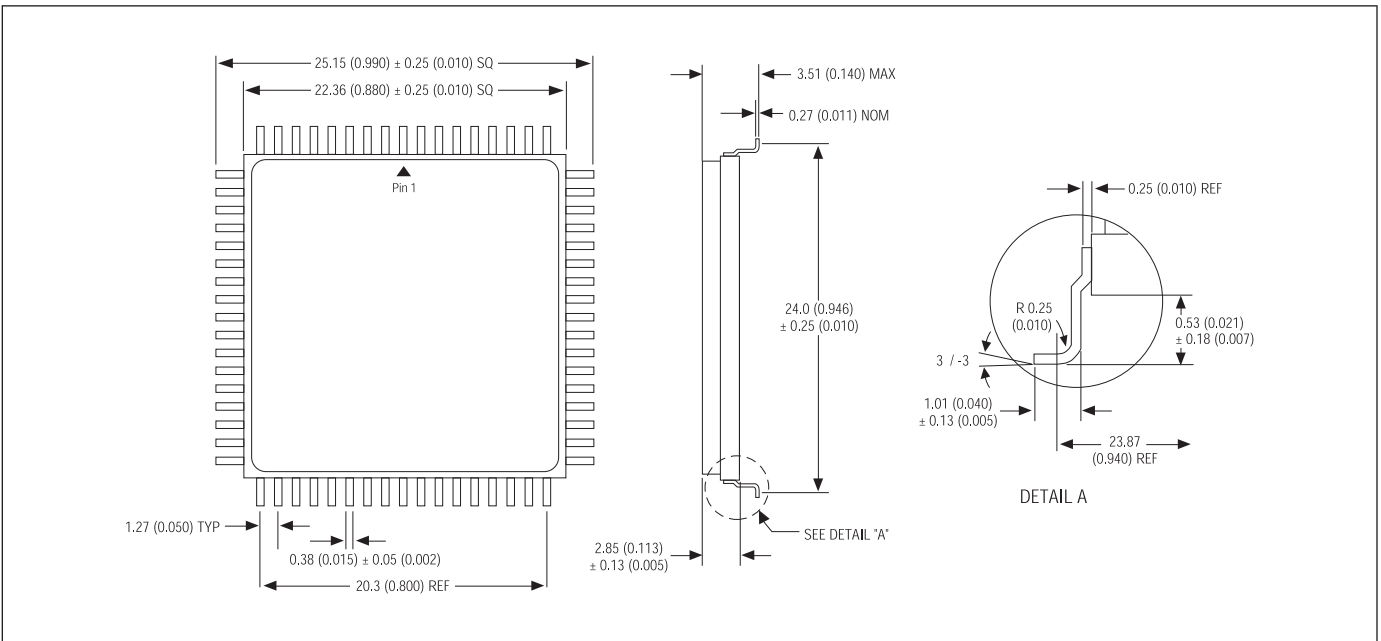

G2T & G2U PACKAGE CONFIGURATIONS

Application Note

G2T 68 Lead, Ceramic Quad Flat Pack, CQFP

G2U 68 Lead, Ceramic Quad Flat Pack, CQFP

ALL LINEAR DIMENSIONS ARE MILLIMETERS AND PARENTHETICALLY IN INCHES